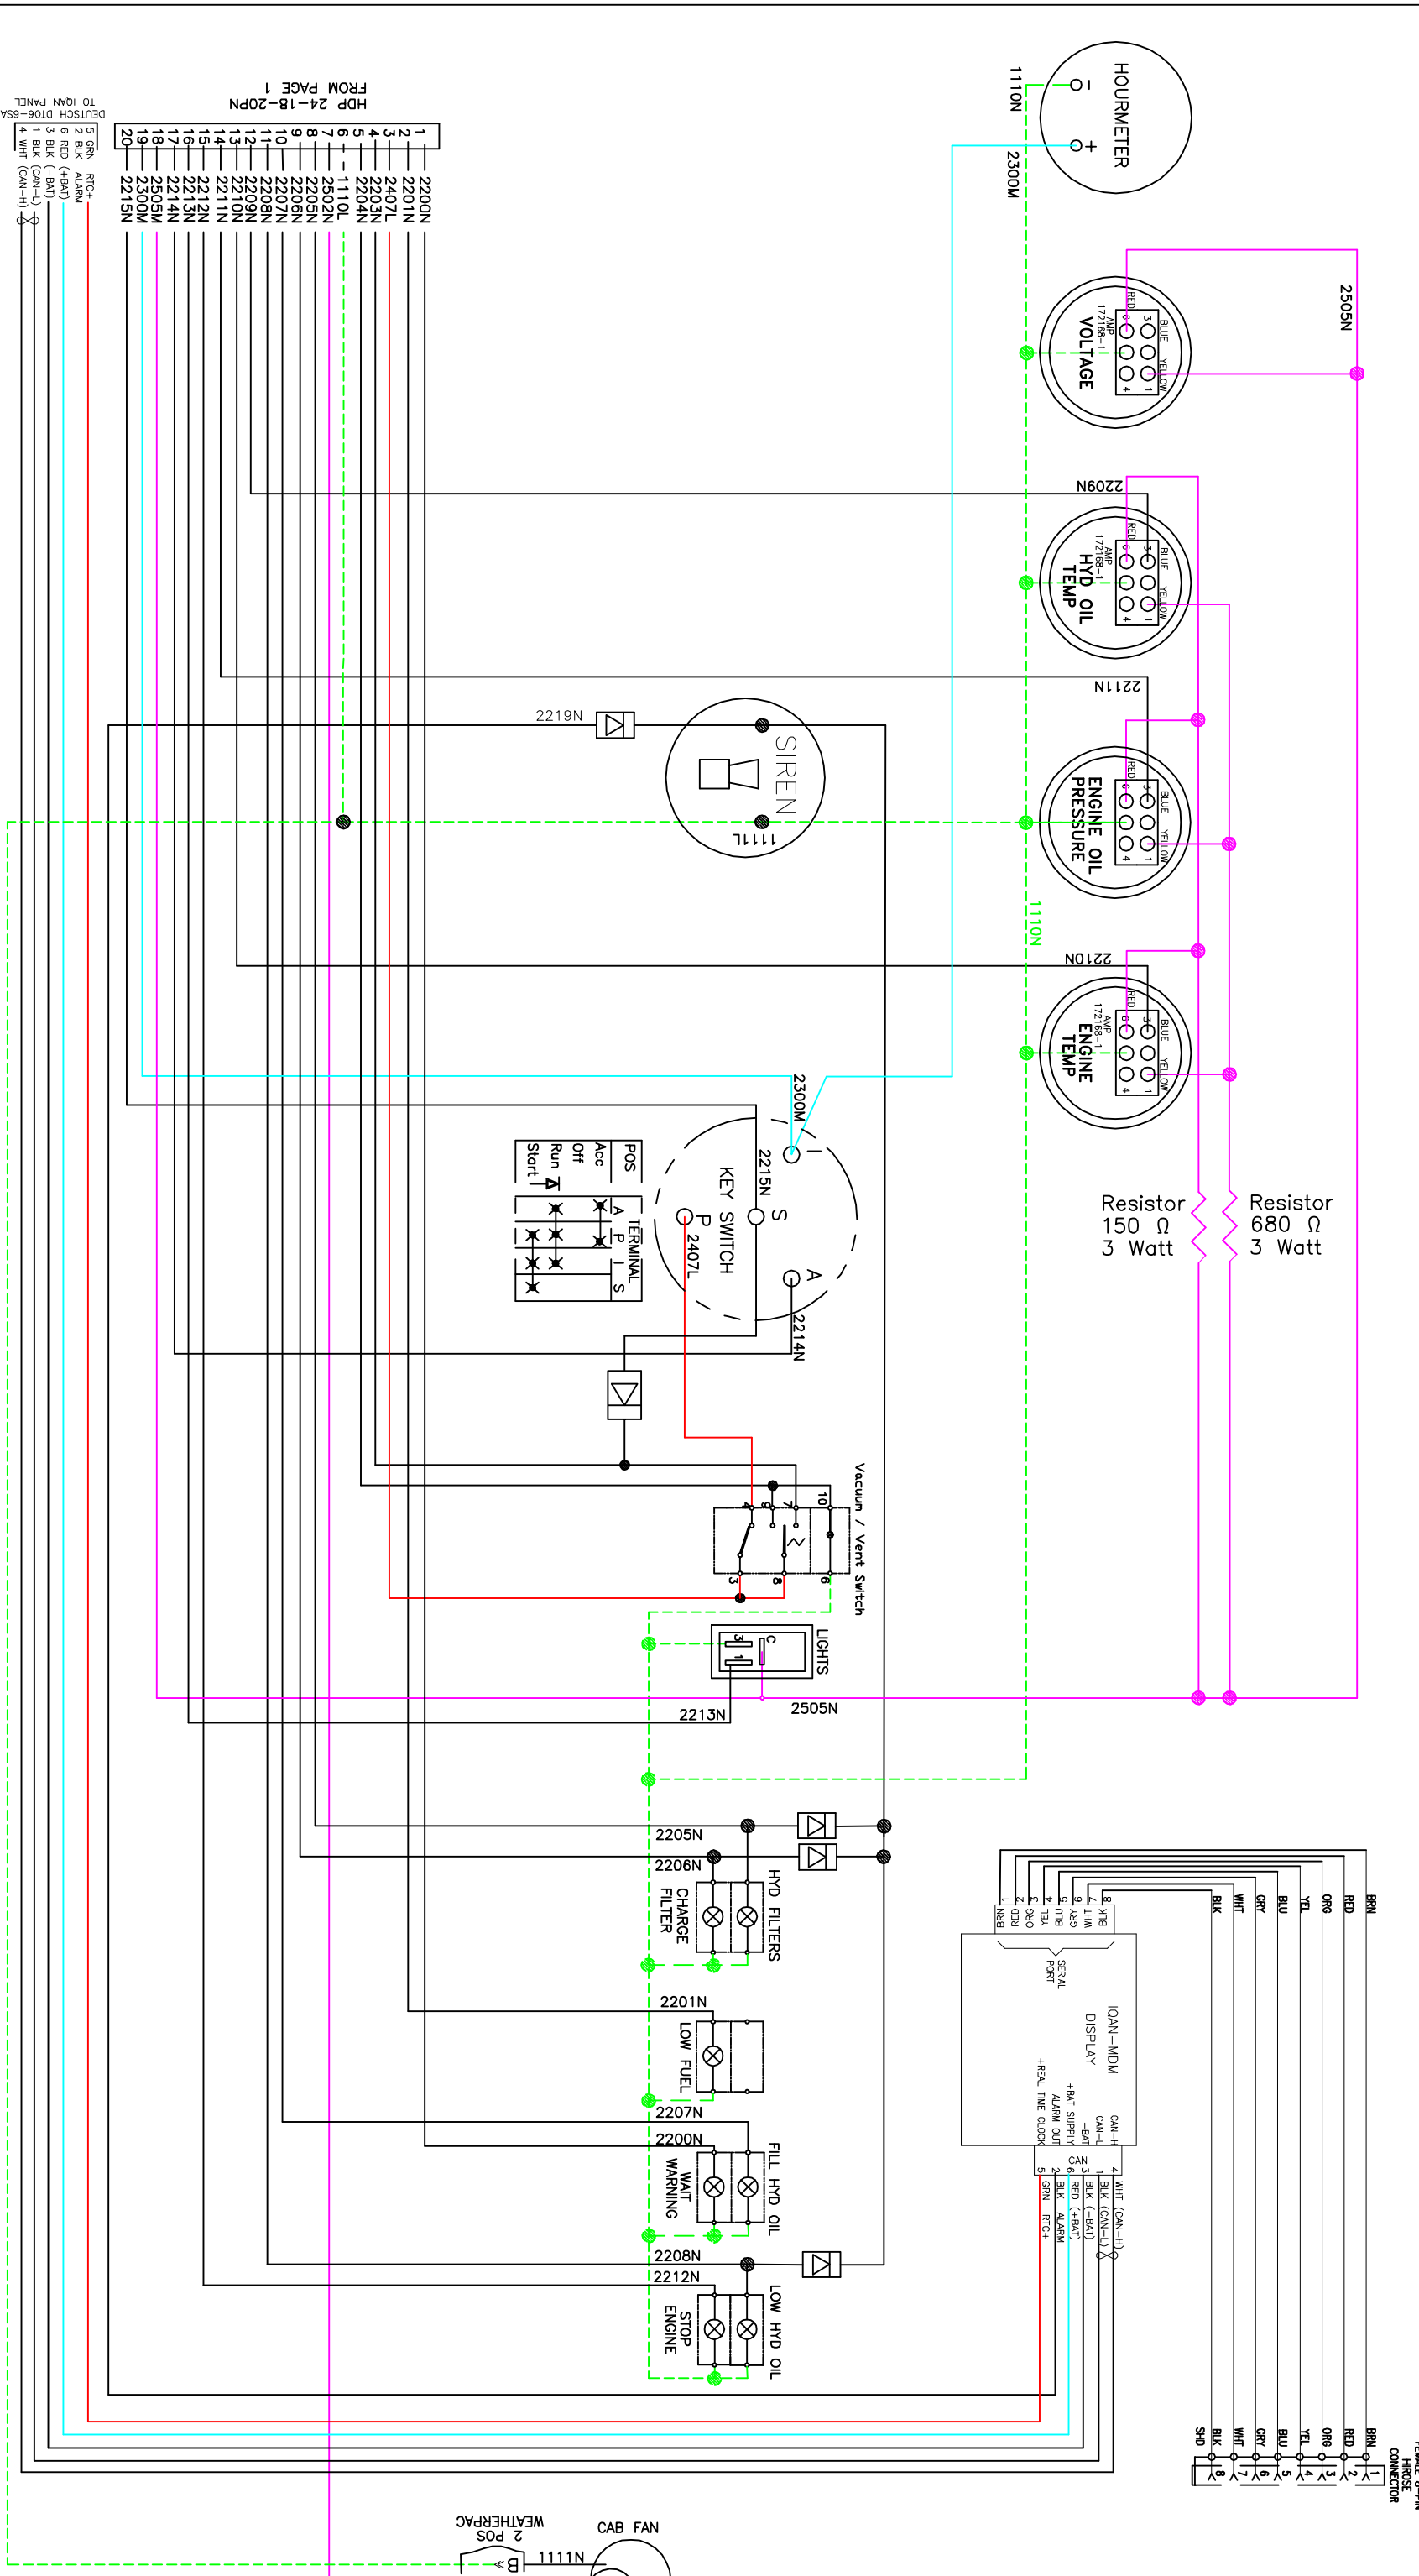

THIS DRAWING IS THE PROPERTY OF TIMBERPRO, LLC ANY REPRODUCTION OF THIS DRAWING, IN FULL OR IN PART, OR DISCLOSURE OF ITS CONTENTS WITHOUT WRITTEN CONSENT FROM TIMBERPRO, LLC IS STRICTLY PROHIBITED.

HDP 24-18-20PN
FROM PAGE 1

1	2200N
2	2201N
3	2407L
4	2203N
5	2204N
6	1110L
7	2502N
8	2205N
9	2206N
10	2207N
11	2208N
12	2209N
13	2210N
14	2211N
15	2212N
16	2213N
17	2214N
18	2505M
19	2300M
20	2215N

DEUTSCH TO IGM PANEL
5 BRN RTCL
6 RED (BAT)
3 BLK (CAN-1)
4 WHT (CAN-1)